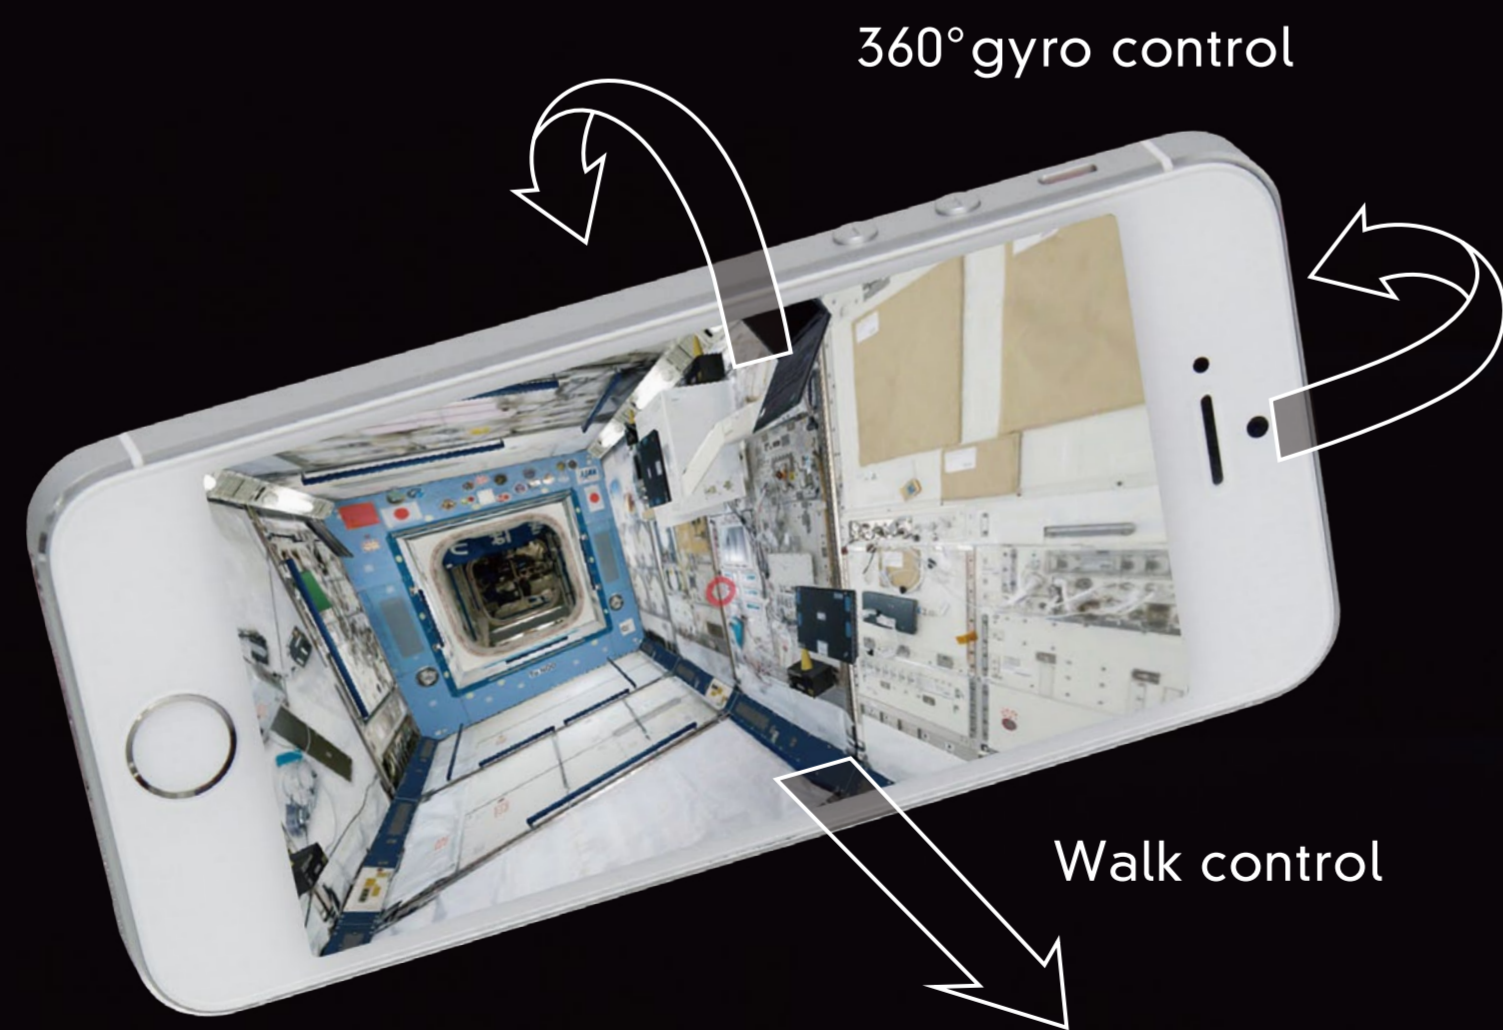

The ultimate
Astronaut experience.

kibo 360°

Get to outer space in one tap.
At school, at home, at work,
become an Astronaut
anytime, anywhere.

Exact 3D replication

360° gyro control

Walk control

Learning modules

The Solution :

We created kibo360°, an application that replicates the inside of the ISS with a stunning level of reality. Users can walk around, learn and play with the equipment as if they were real astronauts.