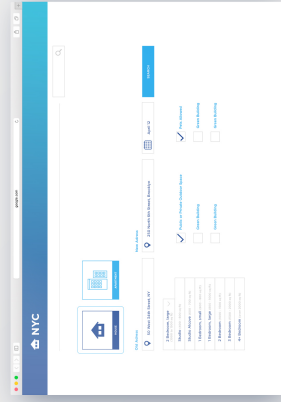

OUTSIDE-THE-BOX ADOPTION MESSAGE

Your new home could be their new home.

INSIGHT:

Nothing triggers more pet adoptions than seeing the face of the perfect pet.

IDEA:

As easy as a box enters your home, a shelter pet can too. We used this new medium to show the faces of nearby shelter pets.

EXECUTION:

We partnered with New York City moving companies to feature shelter pets in moving boxes. Crossing the amenities of the new homes with data from New York City's Pet Friendly Index, we provided suggestions of what pets could be ideal for the new home.