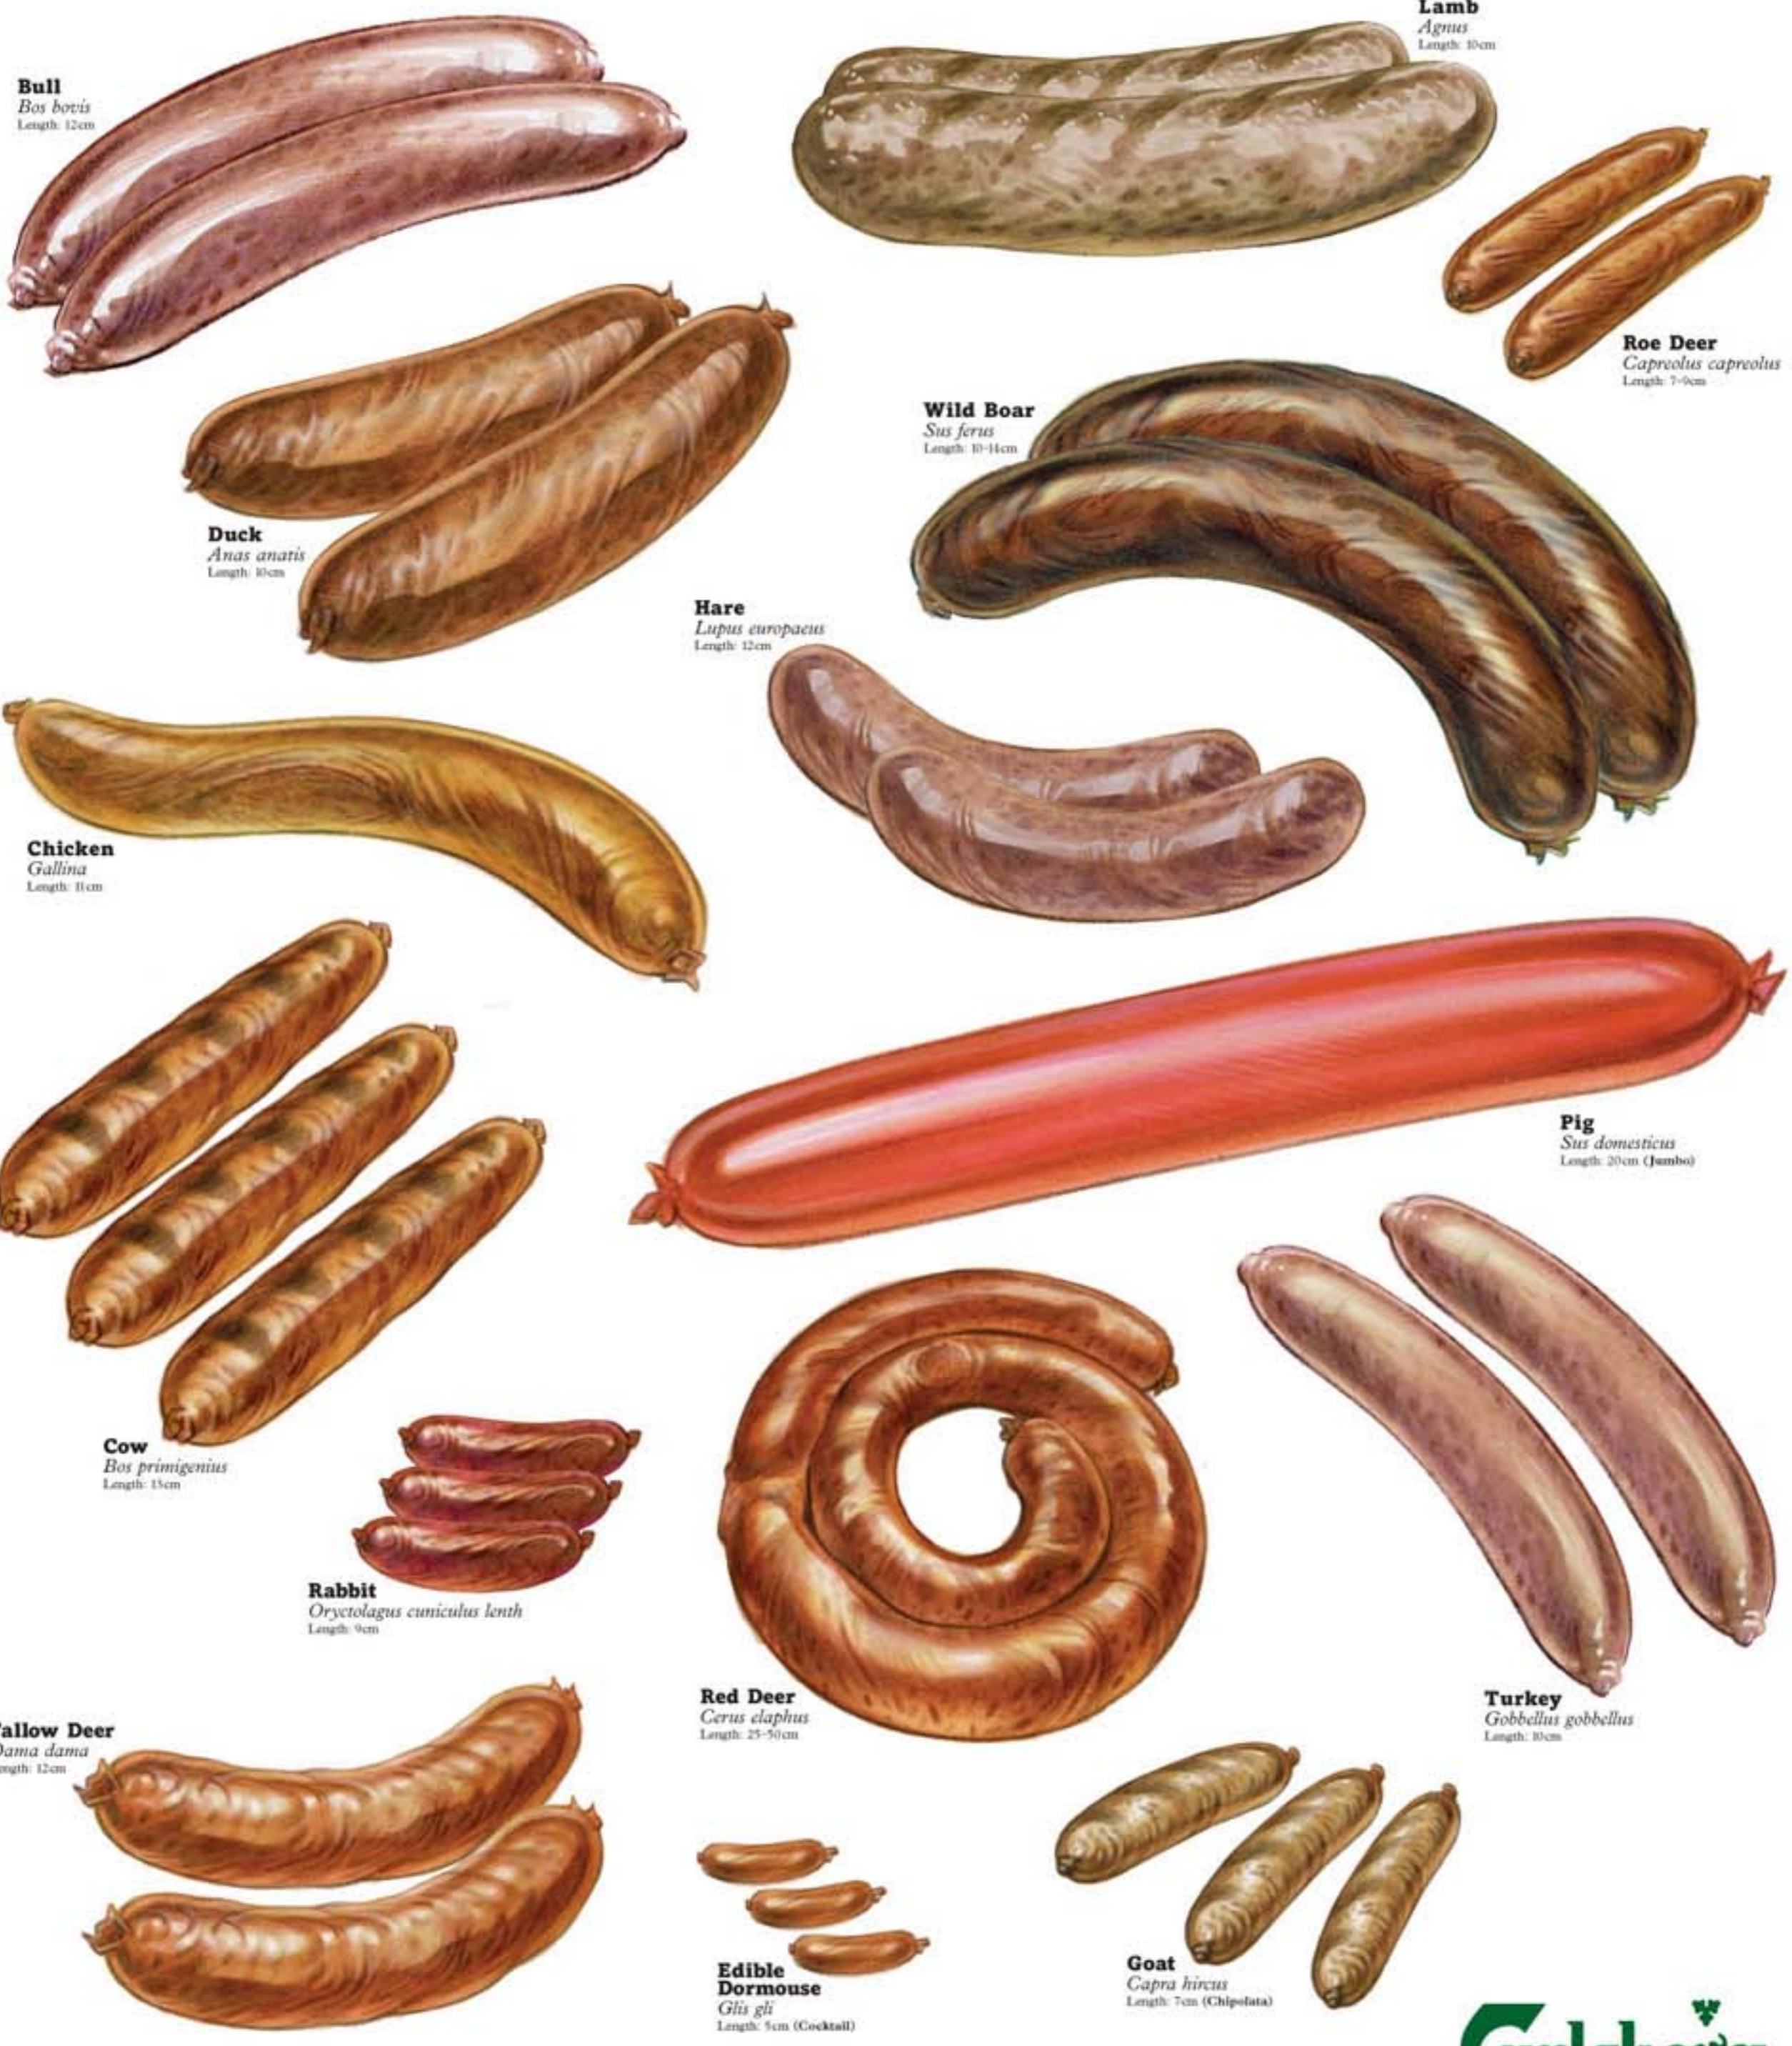

Birds of Britain

Country Animals

Bull
Bos taurus
Length: 12cm

Lamb
Agnus
Length: 10cm

Roe Deer
Capreolus capreolus
Length: 7-9cm

Wild Boar
Sus ferus
Length: 10-14cm

Duck
Anas anatis
Length: 10cm

Hare
Lepus europaeus
Length: 12cm

Chicken
Gallina
Length: 11cm

Pig
Sus domesticus
Length: 20cm (Jumbo)

Cow
Bos primigenius
Length: 15cm

Rabbit
Oryctolagus cuniculus lenth
Length: 9cm

Red Deer
Cervus elaphus
Length: 25-50cm

Turkey
Gobbellus gobbellus
Length: 10cm

Fallow Deer
Dama dama
Length: 12cm

Edible Dormouse
Glis glis
Length: 5cm (Cocktail)

Goat
Capra hircus
Length: 7cm (Chipolata)

Sea Fish